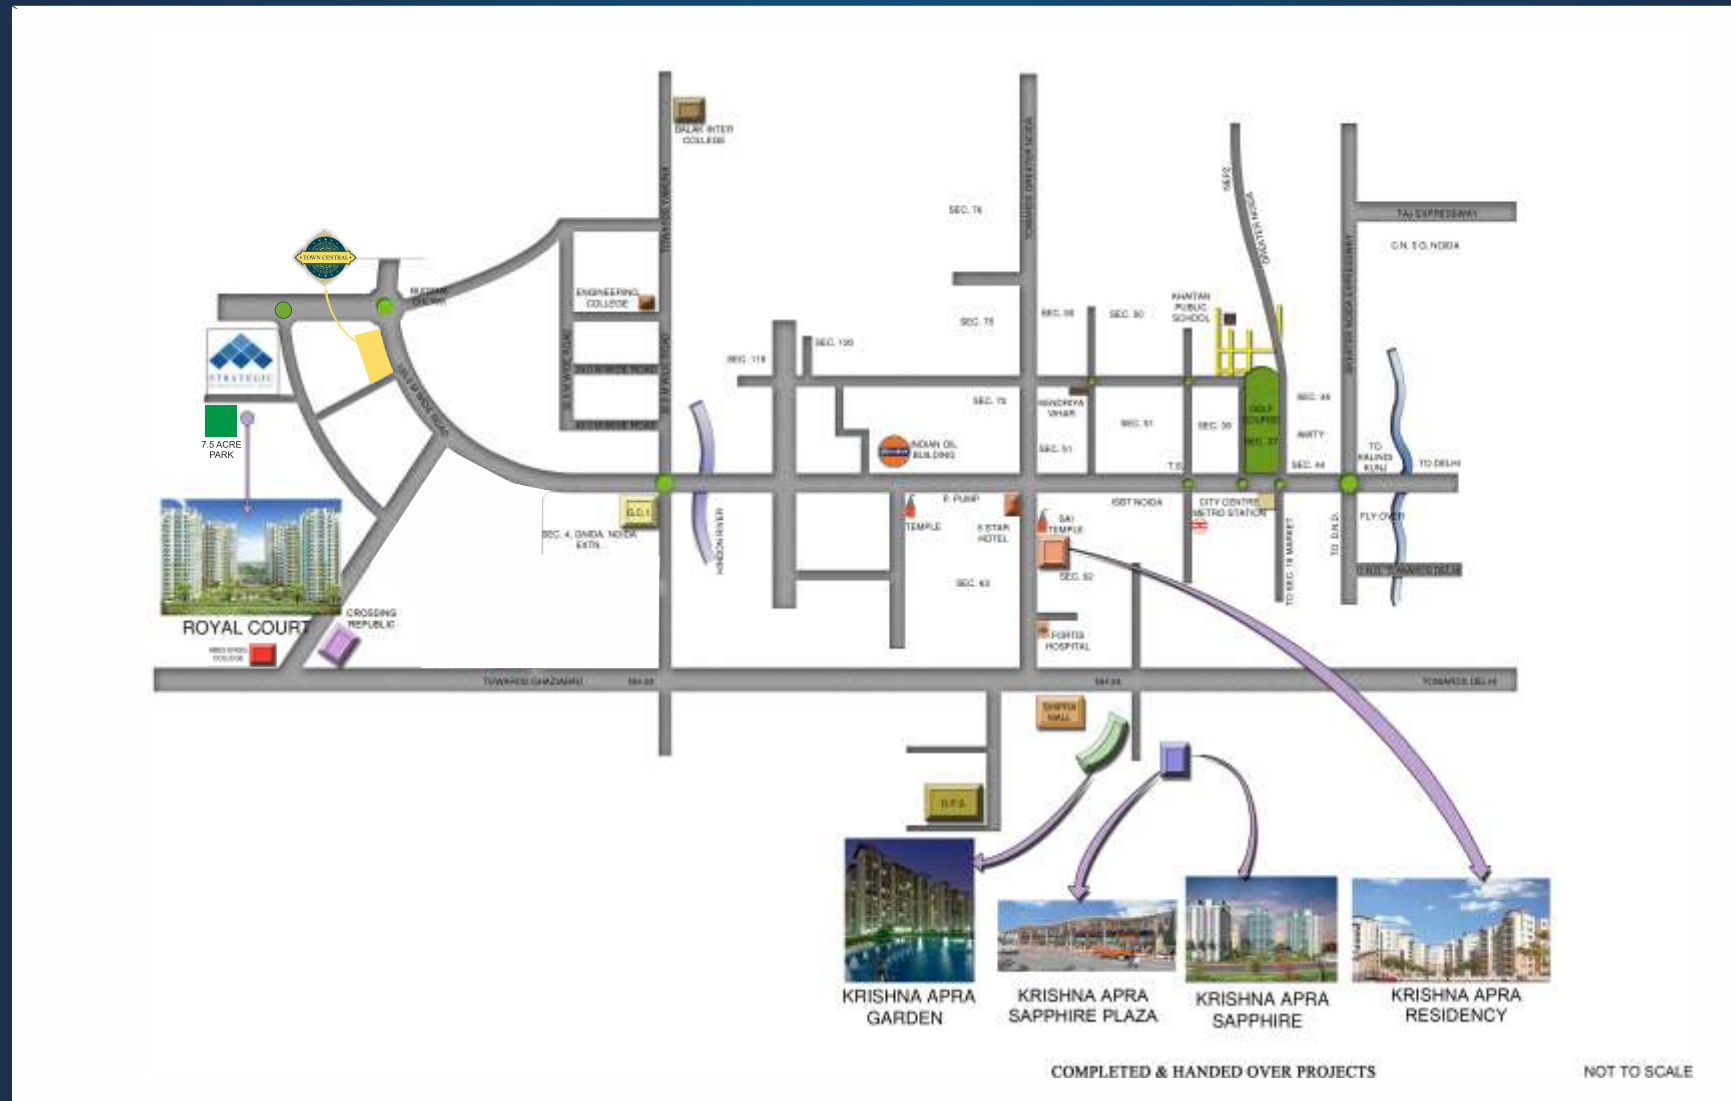

LOCATION MAP

ROYAL COURT

GIVE THE ROYAL TOUCH TO YOUR LIFESTYLE

Get the chance to revive your lifestyle by giving it a royal touch with the modern amenities and advanced offerings that Royal Court is offering. With well aesthetically designed 2/3 BHK apartments, there is a state-of-the-art health club, well equipped indoor games and hi-tech gymnasium. For a perfect start and end to your day, we have yoga and meditation court. Strategically located in Greater Noida West, it is well connected to the NCR. Choosing Royal Court as your dream home will just leave a beautiful experience.